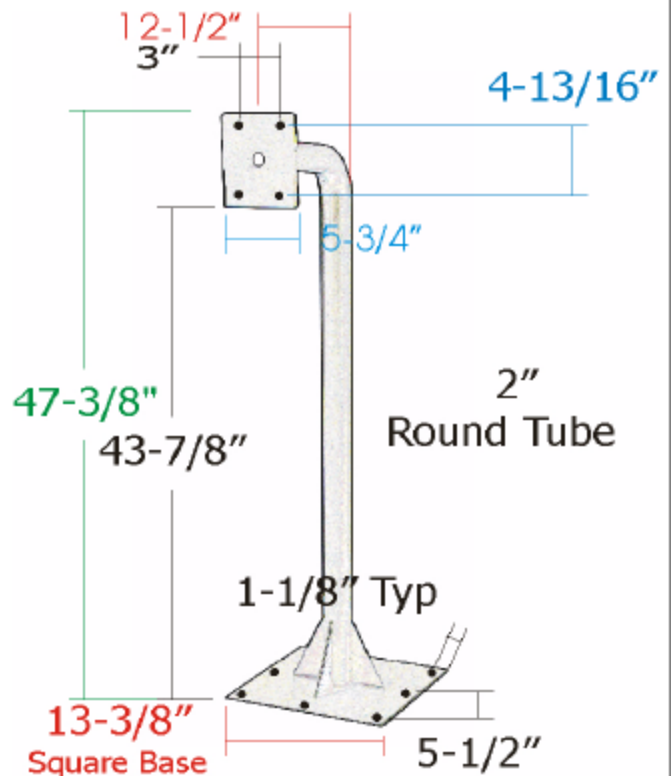

Pach & Company
www.pach-co.com

941 Calle Negocio
San Clemente, CA 92673

Phone: 1-888-678-7224
Fax: 949-498-6879