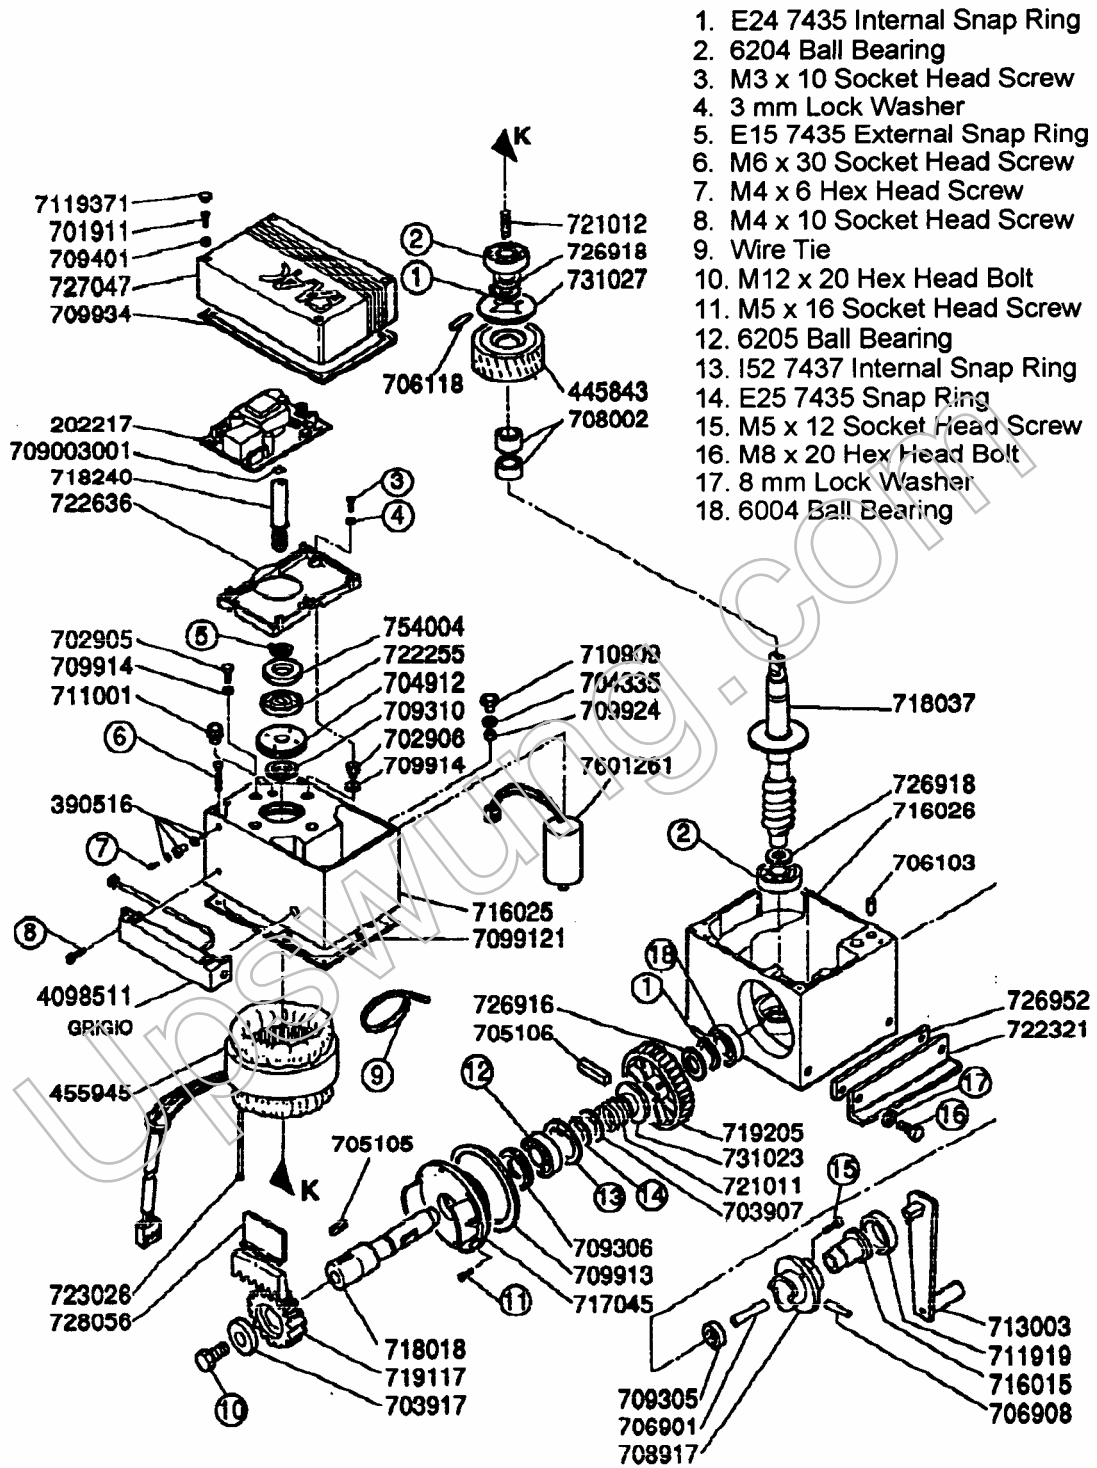

Exploded View

746 Parts

1. E24 7435 Internal Snap Ring
2. 6204 Ball Bearing
3. M3 x 10 Socket Head Screw
4. 3 mm Lock Washer
5. E15 7435 External Snap Ring
6. M6 x 30 Socket Head Screw
7. M4 x 6 Hex Head Screw
8. M4 x 10 Socket Head Screw
9. Wire Tie
10. M12 x 20 Hex Head Bolt
11. M5 x 16 Socket Head Screw
12. 6205 Ball Bearing
13. I52 7437 Internal Snap Ring
14. E25 7435 Snap Ring
15. M5 x 12 Socket Head Screw
16. M8 x 20 Hex Head Bolt
17. 8 mm Lock Washer
18. 6004 Ball Bearing

cod. 9230301

0.0	01.94	00.00	3.90.813.000
-----	-------	-------	--------------